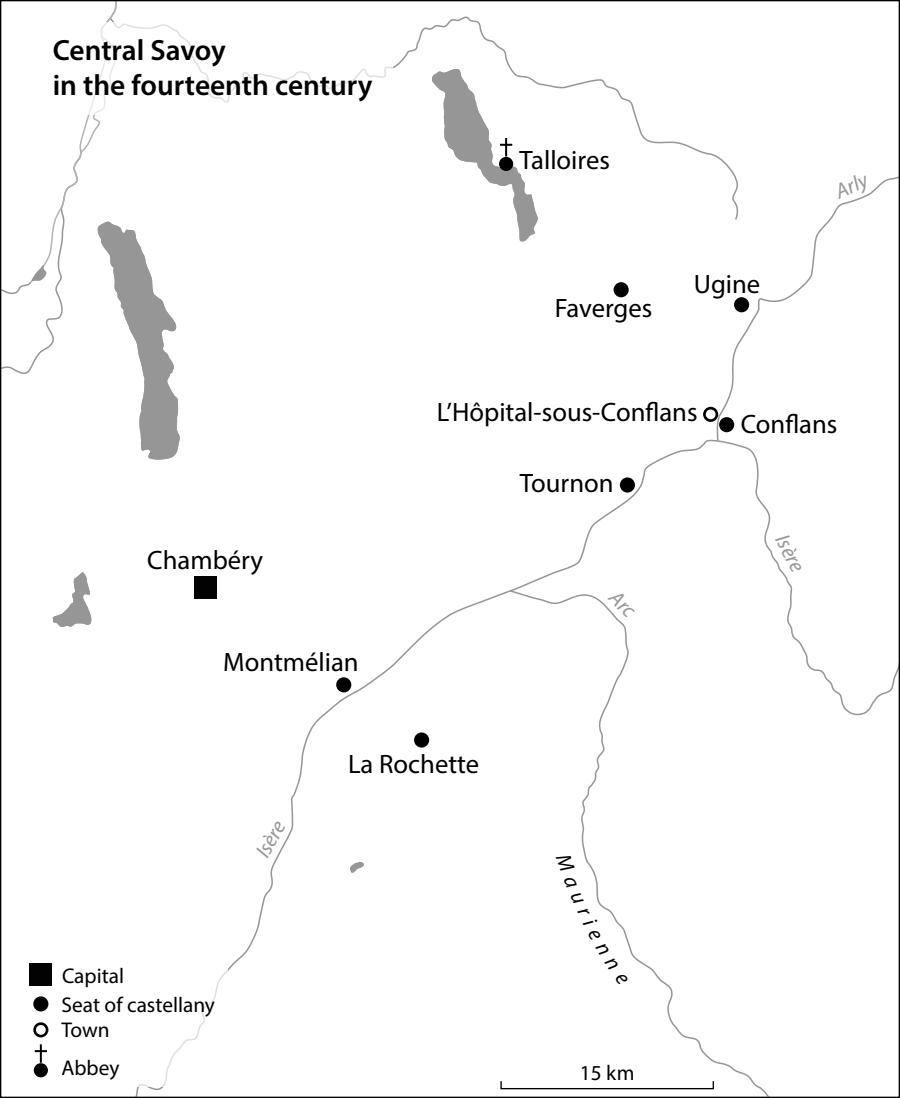

# Central Savoy in the fourteenth century

- Capital
- Seat of castellany
- Town
- ⊕ Abbey

15 km